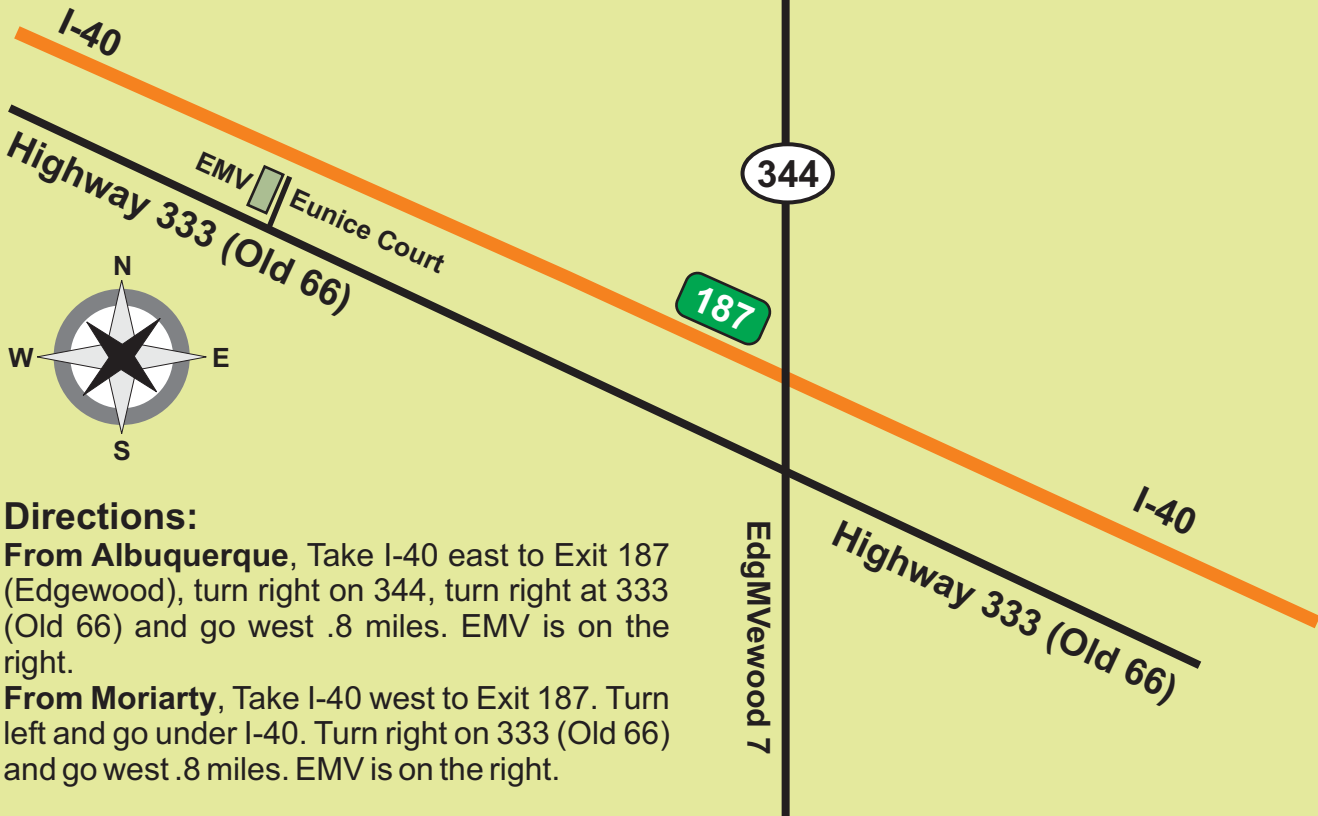

East Mountain Vineyard Church

Meeting Location:

1 Eunice Court
Edgewood, NM 87015

Meeting Time:

Sundays at 10:00 a.m.

Directions:

From Albuquerque, Take I-40 east to Exit 187 (Edgewood), turn right on 344, turn right at 333 (Old 66) and go west .8 miles. EMV is on the right.

From Moriarty, Take I-40 west to Exit 187. Turn left and go under I-40. Turn right on 333 (Old 66) and go west .8 miles. EMV is on the right.